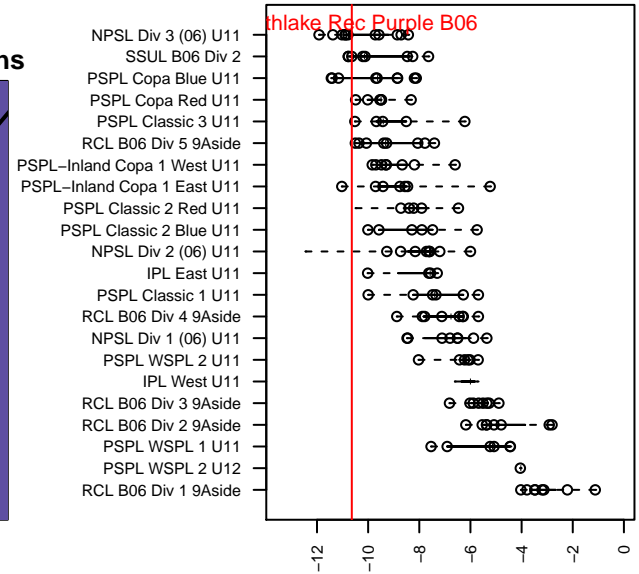

# Southlake Rec Purple B06

Southlake Select SC  
Newcastle, WA  
B06 total strength=227  
attack=0.18 defense=0.11  
fall league = SSUL B06 Div 2

alt names used:  
Southlake Rec B06 Purple

Venues played:  
2016 SSUL B06 Division 2

**attack and defense variance (black dot)  
relative to other teams  
and top 10 in region**

**attack and defense rating  
relative to others at age  
and all opponents in last 13 months**

**Performance relative to 13 month average**